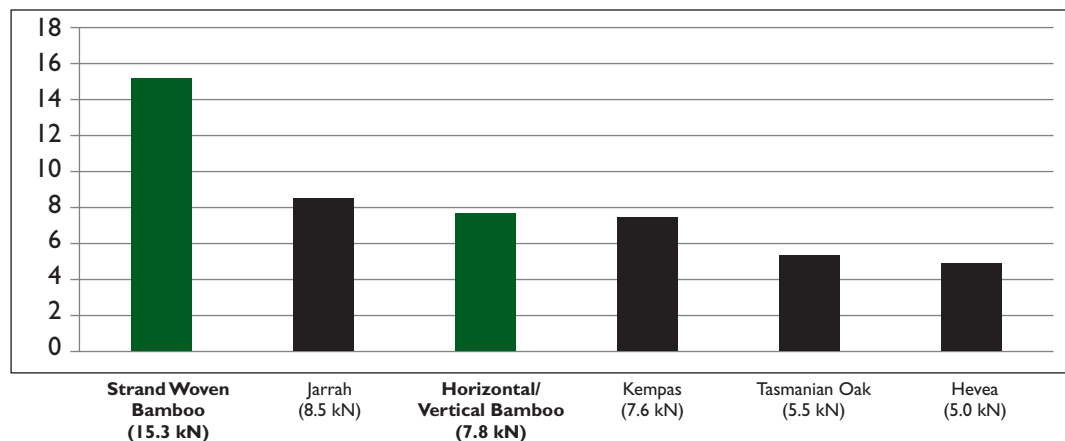

FLOORING TRIMS

We also have a range of matching solid bamboo trims to professionally finish your floor: