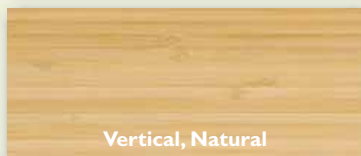

Horizontal, Coffee