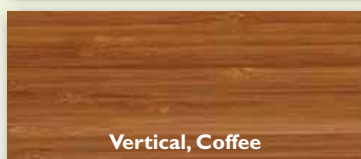

Vertical, Natural